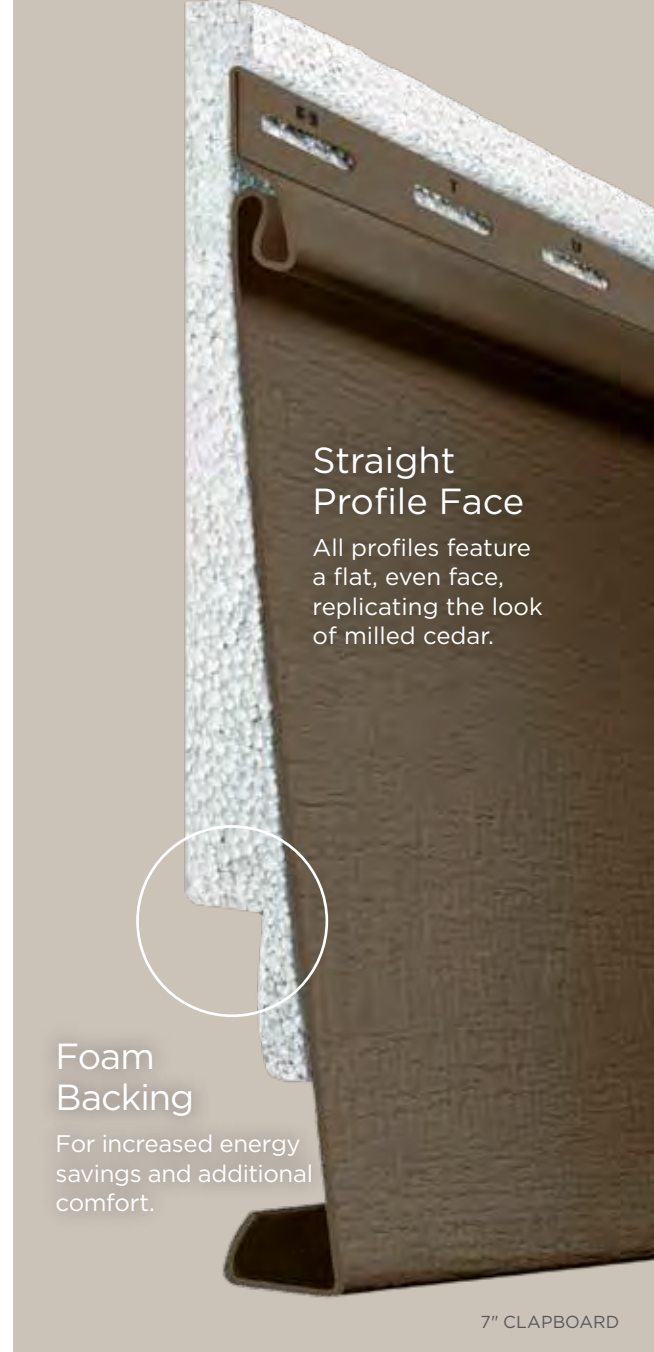

A 3/4" panel projection for excellent rigidity and straighter-on-the-wall performance.

Secure Locking System

This DuraLock® locking system snaps tight for a secure fit.

6" CLAPBOARD

Straight Profile Face

All profiles feature a flat, even face, replicating the look of milled cedar.

Foam Backing

For increased energy savings and additional comfort.

7" CLAPBOARD

Heavy-duty Thickness

True .044" thickness for outstanding strength and durability for all horizontal profiles. True .052" thickness for the Board & Batten profile.